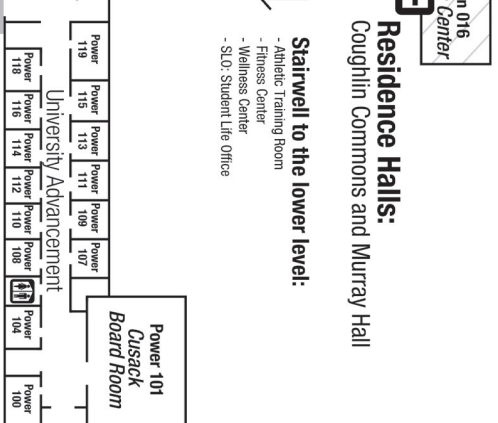

P East Parking Lot
For Resident Students

The Quad

Main Campus:

1st Floor

Lewis, Mazzuchelli & Power Hall

Lower Level

Coughlin, Mazzuchelli & Power Hall

DOMINICAN UNIVERSITY

7900 W. Division Street
River Forest, Illinois 60305
(708) 366-2490 / info@dom.edu
dom.edu

To Fine Arts / Performing Arts Center

To Parmer Hall

To Rebecca Crown Library