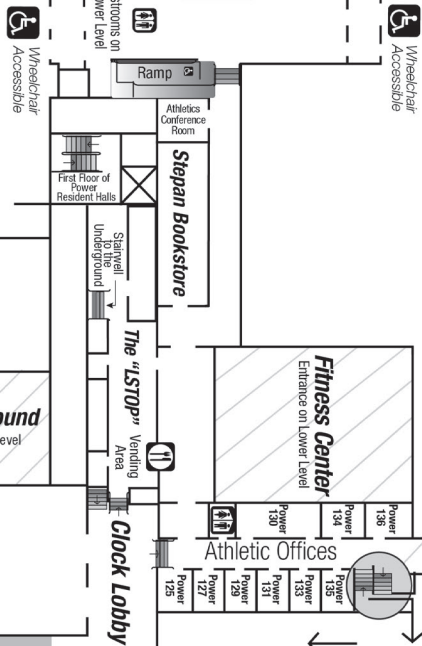

### Parking

- A. Circle Drive  
Visitor Parking  
Shuttle
- B. East Parking Lot (Residential)
- C. Greenfield Parking Lot
- D. Parking Garage  
Bike DU
- E. West Parking Lot

**DOMINICAN UNIVERSITY**

7900 W. Division Street, River Forest, Illinois 60305

Dominican University is proud to be a tobacco-free campus

dom.edu | 708 366-2490

updated Summer 2024

**P** East Parking Lot  
For Resident Students