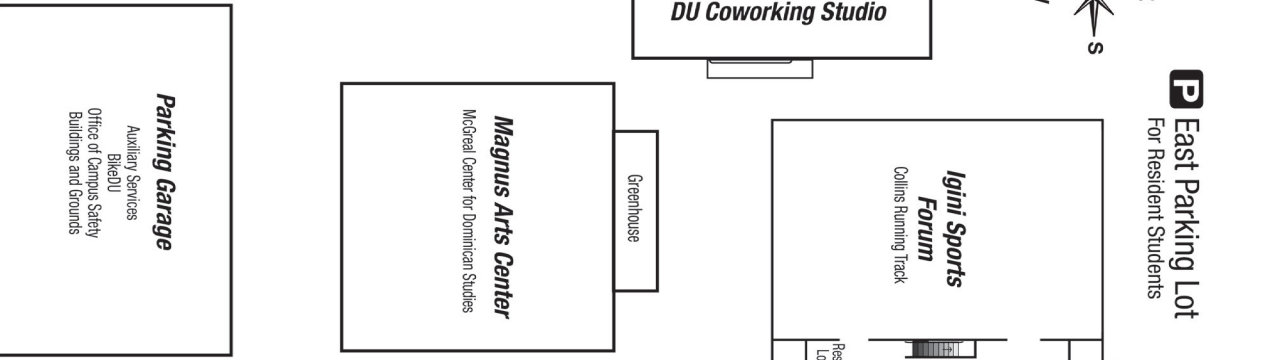

P East Parking Lot
For Resident Students

The Quad

Main Campus:

1st Floor

Lewis, Mazzuchelli & Power Hall

Lower Level

Coughlin, Mazzuchelli & Power Hall

DOMINICAN UNIVERSITY

7900 W. Division Street
River Forest, Illinois 60305
(708) 366-2490 / info@dom.edu
dom.edu

To Fine Arts / Performing Arts Center

To Parmer Hall

To Rebecca Crown Library