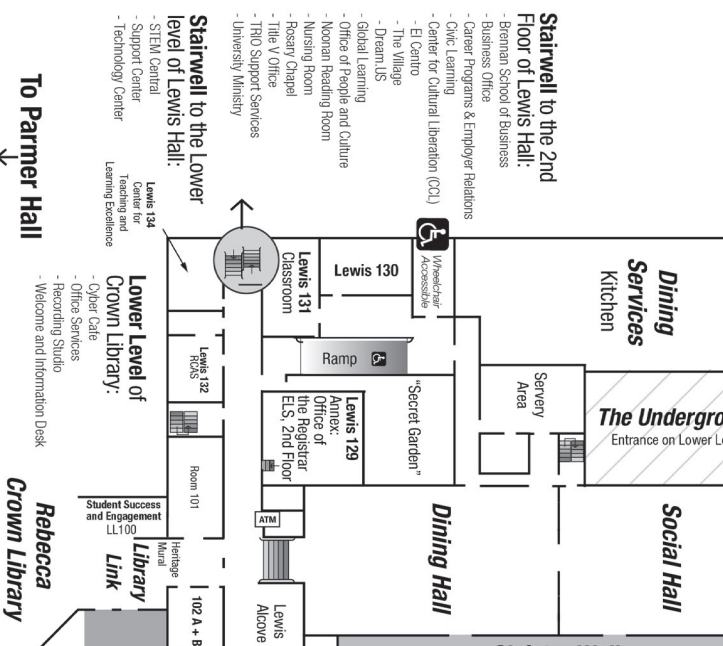

### Parking

- A. Circle Drive  
Visitor Parking  
Shuttle
- B. East Parking Lot (Residential)
- C. Greenfield Parking Lot
- D. Parking Garage  
Bike DU
- E. West Parking Lot

**DOMINICAN UNIVERSITY**

7900 W. Division Street, River Forest, Illinois 60305

Dominican University is proud to be a tobacco-free campus

dom.edu | 708 366-2490

updated Summer 2024

**P** East Parking Lot  
For Resident Students