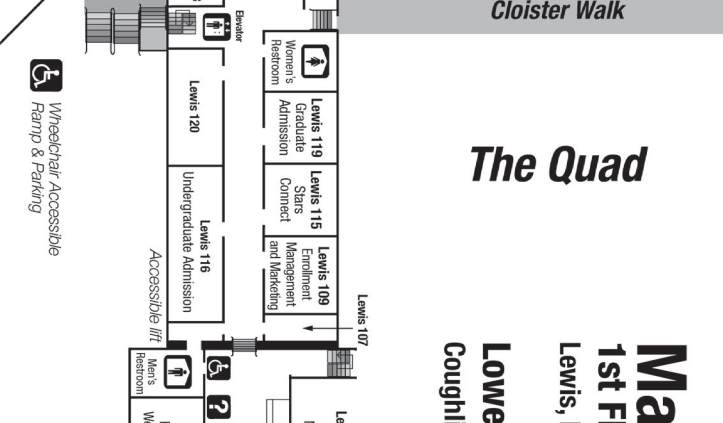

P East Parking Lot
For Resident Students

The Quad

Main Campus:

1st Floor

Lewis, Mazzuchelli & Power Hall

Lower Level

Coughlin, Mazzuchelli & Power Hall

DOMINICAN UNIVERSITY

7900 W. Division Street
River Forest, Illinois 60305
(708) 366-2490 / info@dom.edu
dom.edu

To Fine Arts / Performing Arts Center

To Parmer Hall

To Rebecca Crown Library