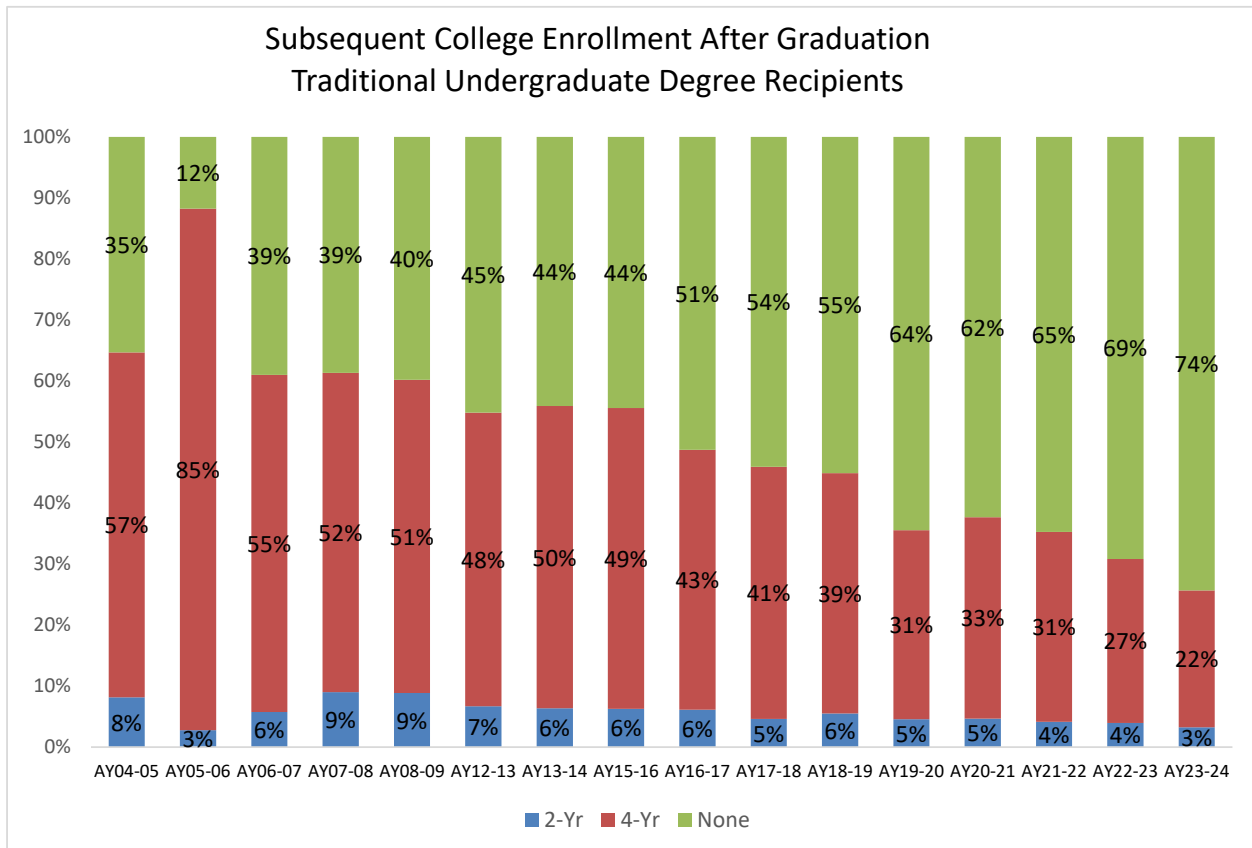

**Dominican University Undergraduate Degree Program Completers AY2004 - AY2024
Subsequent College Enrollment After Graduation**

Subsequent College Enrollment of Undergraduate Program Completers

Year Graduated	2-Year Institution		4-Year Institution		No Subsequent Enrollment on Record		Grand Total	
	Count	Percentage	Count	Percentage	Count	Percentage		
AY04-05	22	8.2%	152	56.5%	95	35.3%	269	100.0%
AY05-06	8	2.8%	247	85.5%	34	11.8%	289	100.0%
AY06-07	17	5.8%	163	55.3%	115	39.0%	295	100.0%
AY07-08	31	9.0%	180	52.3%	133	38.7%	344	100.0%
AY08-09	27	8.9%	156	51.3%	121	39.8%	304	100.0%
AY09-10	24	6.2%	202	51.8%	164	42.1%	390	100.0%
AY10-11	26	6.6%	193	49.4%	172	44.0%	391	100.0%
AY11-12	30	7.6%	177	44.9%	187	47.5%	394	100.0%
AY12-13	30	6.7%	215	48.1%	202	45.2%	447	100.0%
AY13-14	27	6.4%	210	49.5%	187	44.1%	424	100.0%
AY14-15	30	7.0%	196	45.8%	202	47.2%	428	100.0%
AY15-16	27	6.3%	212	49.3%	191	44.4%	430	100.0%
AY16-17	33	6.1%	230	42.6%	277	51.3%	540	100.0%
AY17-18	25	4.6%	225	41.4%	294	54.0%	544	100.0%
AY18-19	26	5.5%	186	39.4%	260	55.1%	472	100.0%
AY19-20	23	4.6%	155	30.9%	323	64.5%	501	100.0%
AY20-21	23	4.7%	162	33.0%	306	62.3%	491	100.0%
AY21-22	20	4.1%	151	31.1%	314	64.7%	485	100.0%
AY22-23	17	4.0%	115	26.9%	296	69.2%	428	100.0%
AY23-24	14	3.3%	96	22.4%	318	74.3%	428	100.0%
Total	480	5.8%	3623	43.7%	4191	50.5%	8294	100.0%